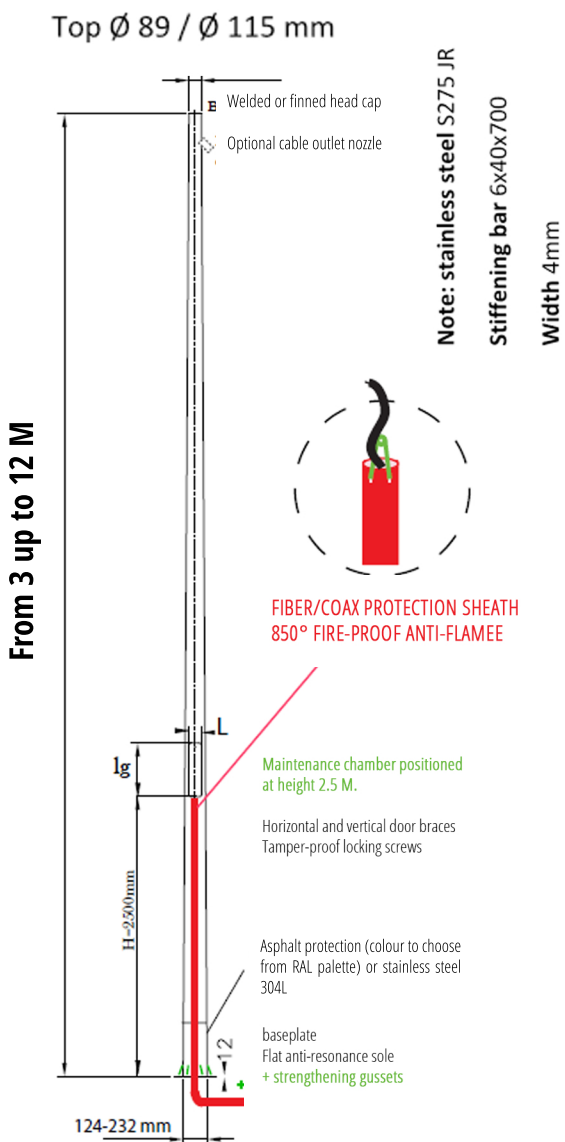

**URBAN
RANGE**

CITYPROTECT 4X ANTI-VANDALISM RANGE URBAN CCTV POLES

Pendulum hinge
door

Colour to choose
from RAL palette

Options upon request