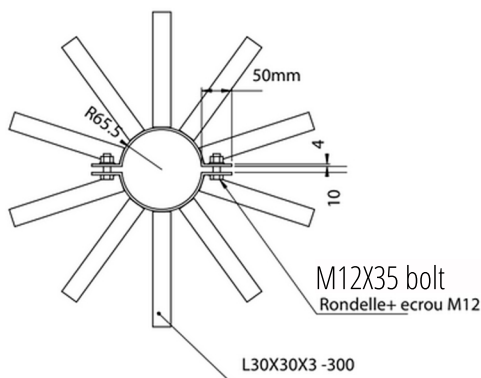

# ANTI-CLIMBING COLLARS PROTECTION ACCESSORIES

ANTI-CLIMBING collars are to be set on the mast at minimum height of 2.60 meters. They protect the camera from direct attack by individuals climbing to the top of the mast. The two-way version is designed for masts placed close to a perimeter wall, and also prevent from climbing down the mast if trying to break in a sensitive site.

## One-way version

Ø of the bride to be specified when ordering