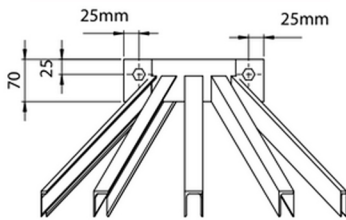

# ANTI-CLIMBING COLLARS PROTECTION ACCESSORIES

ANTI-CLIMBING collars are to be set on the mast at minimum height of 2.60 meters. They protect the camera from direct attack by individuals climbing to the top of the mast. The two-way version is designed for masts placed close to a perimeter wall, and also prevent from climbing down the mast if trying to break in a sensitive site.

## One-way version

Ø of the bride to be specified when ordering