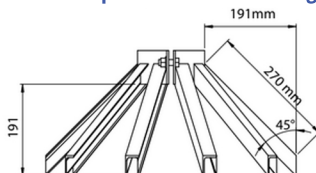

# ANTI-CLIMBING COLLARS PROTECTION ACCESSORIES

ANTI-CLIMBING collars are to be set on the mast at minimum height of 2.60 meters. They protect the camera from direct attack by individuals climbing to the top of the mast. The two-way version is designed for masts placed close to a perimeter wall, and also prevent from climbing down the mast if trying to break in a sensitive site.

## One-way version

Ø of the bride to be specified when ordering